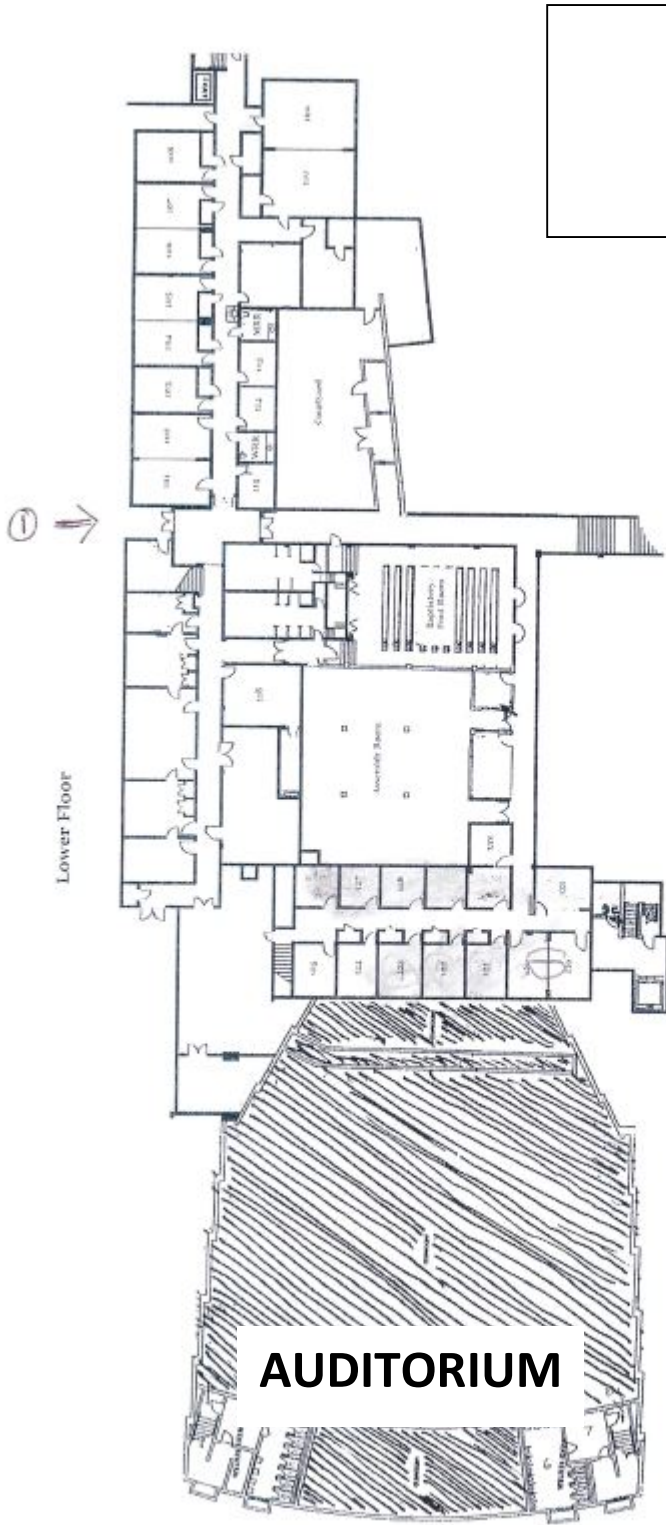

**TEMPLE HILL AUDITORIUM MAP, 4780 Lincoln Avenue, Oakland, CA 94602**

**PERFORMERS  
&  
VOLUNTEERS  
ENTRANCE**

**TEMPLE**

**VISITOR'S  
CENTER**

**AUDITORIUM**

*Lincoln Avenue*